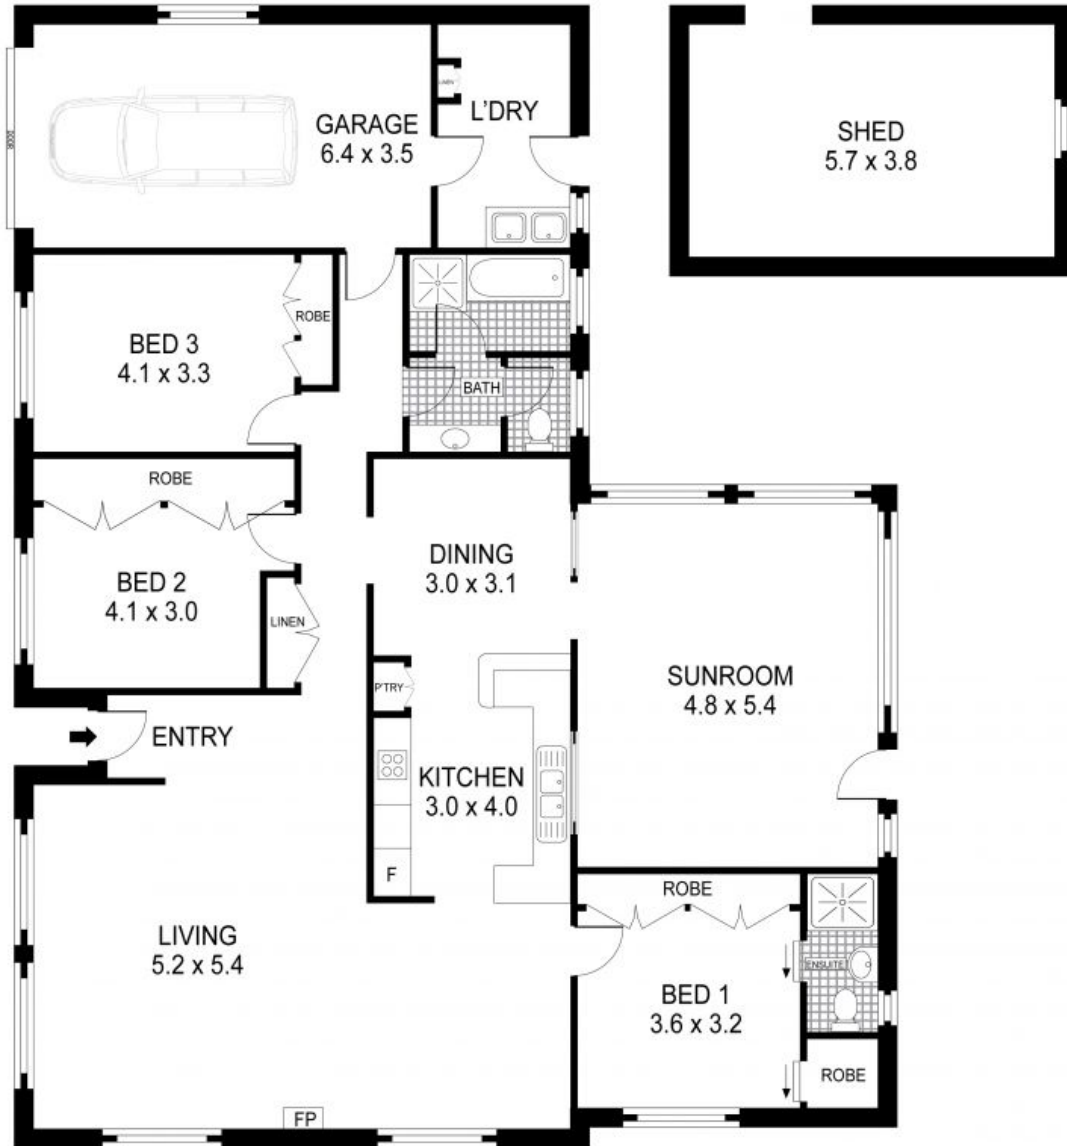

76 Bate Street Wentworth Falls, NSW

3

2

1

Great Family Home

**GROUND FLOOR**

INT: 207 m<sup>2</sup>  
EXT: 25 m<sup>2</sup>  
TOTAL: 232 m<sup>2</sup>

Plans shown are for presentation purposes only and are not part of any legal document or title. They are subject to errors, omissions, inaccuracies and should not be used as a sole and accurate reference. Interested parties should make their own inquiries using independent sources.

76 BATE STREET

WENTWORTH FALLS